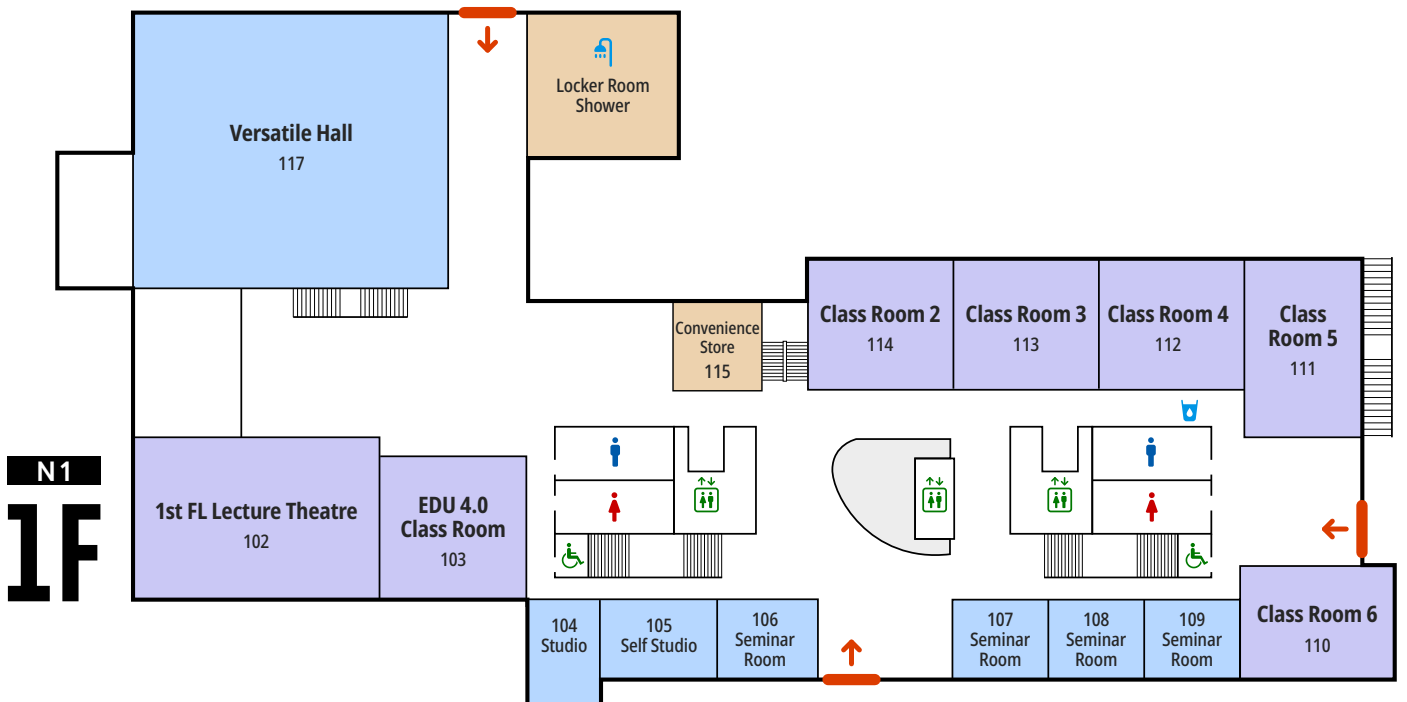

N1 / 5F

526 Seminar Room	526
527 Meeting Room	527
Student Lounge	509
Restroom for All	

N1 / 6F

601 Seminar Room	601
625 Seminar Room	625
626 Meeting Room	626
Multipurpose Lab.	
Student Lounge	
Restroom for All	
Pantry	

E3-1
1F

E3-1 / 2F

	Class Room 2	2111
	Class Room 3	2443
	Class Room 4	2445
	2401 Seminar Room	2401
	2450 Seminar Room	2450
	2452 Seminar Room	2452
	Men's Shower	
	Women's Shower	
	Pantry	

E3-1
2F

E3-1 / 3F

- Class Room 5 3444
- Class Room 6 3445
- 3420 Seminar Room 3420
- 3421 Seminar Room 3431
- Pantry 

E3-1
3F

E3-1 / 4F

-  OSS Multimedia Class Room 4443
-  Ahn Seminar Room 4420
-  4448 Seminar Room 4448
-  Pantry 

E3-1
4F

N1 / 1F

1st FL Lecture Theatre	102
EDU 4.0 Class Room	103
Class Room 2	114
Class Room 3	113
Class Room 4	112
Class Room 5	111
Class Room 6	110
Versatile Hall	117
104 Studio	104
105 Self Studio	105
106 Seminar Room	106
107 Seminar Room	107
108 Seminar Room	108
109 Seminar Room	109
Convenience Store	115
Locker Room / Shower	
Water Dispenser	