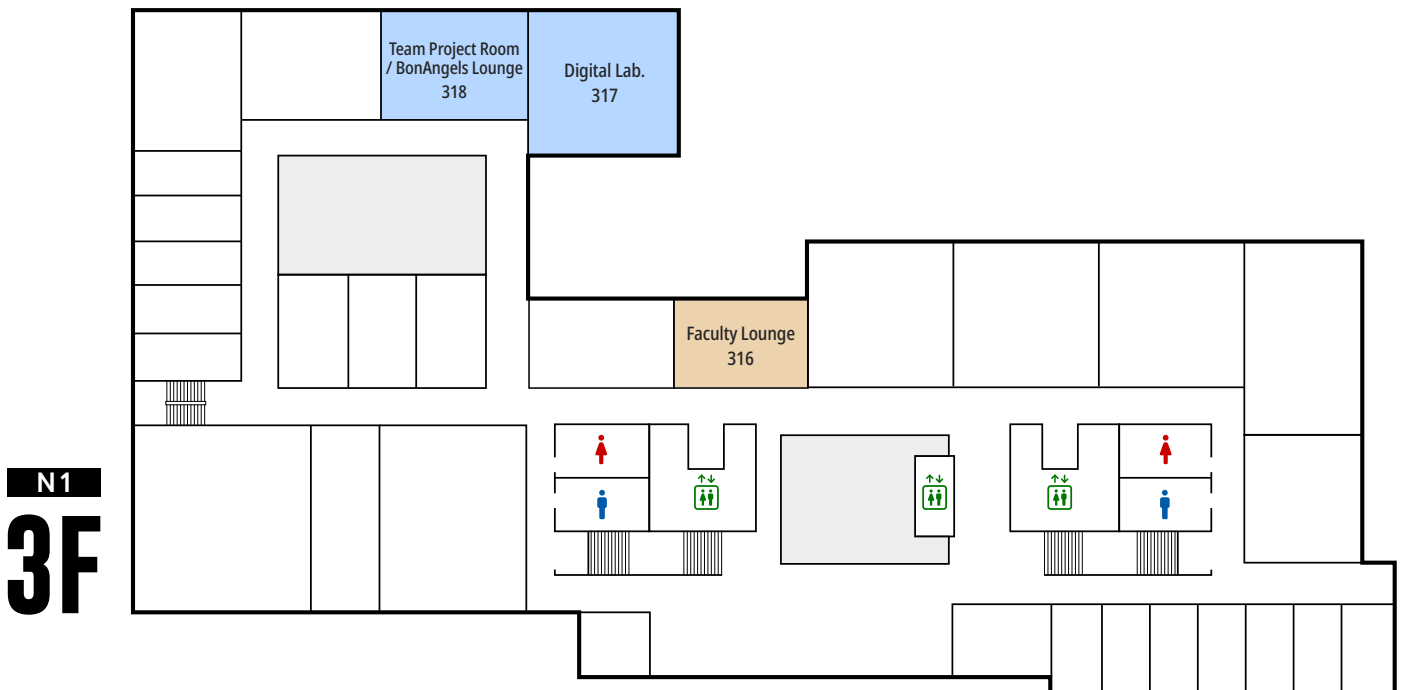

N1 / 5F

526 Seminar Room	526
527 Meeting Room	527
Student Lounge	509
Restroom for All	

N1 / 6F

601 Seminar Room	601
625 Seminar Room	625
626 Meeting Room	626
Multipurpose Lab.	
Student Lounge	
Restroom for All	
Pantry	

E3-1
4F

N1 / 1F

1st FL Lecture Theatre	102
EDU 4.0 Class Room	103
Class Room 2	114
Class Room 3	113
Class Room 4	112
Class Room 5	111
Class Room 6	110
Versatile Hall	117
104 Studio	104
105 Self Studio	105
106 Seminar Room	106
107 Seminar Room	107
108 Seminar Room	108
109 Seminar Room	109
Convenience Store	115
Locker Room / Shower	
Water Dispenser	

KAIST
Guide Map of KAIST SoC

N1 / 2F

- 2nd FL Lecture Theatre 201
- 203 Seminar Room 203
- Exercise Room 216
- Coffee Shop 202
- Faculty Lounge 216
- Water Dispenser

N1 / 3F

- Team Project Room / BonAngels Lounge 318
- Digital Lab. 317
- Faculty Lounge 316

KAIST
Guide Map of KAIST SoC

N1 / 4F

	422 Class Room	422
	Administration Team (School of Computing / Graduate School of Information Security)	425
	Head of SoC	426
	SoC Faculty Lounge	424
	Study Room	423
	Student Lounge	409
	Restroom for All	
	Pantry	