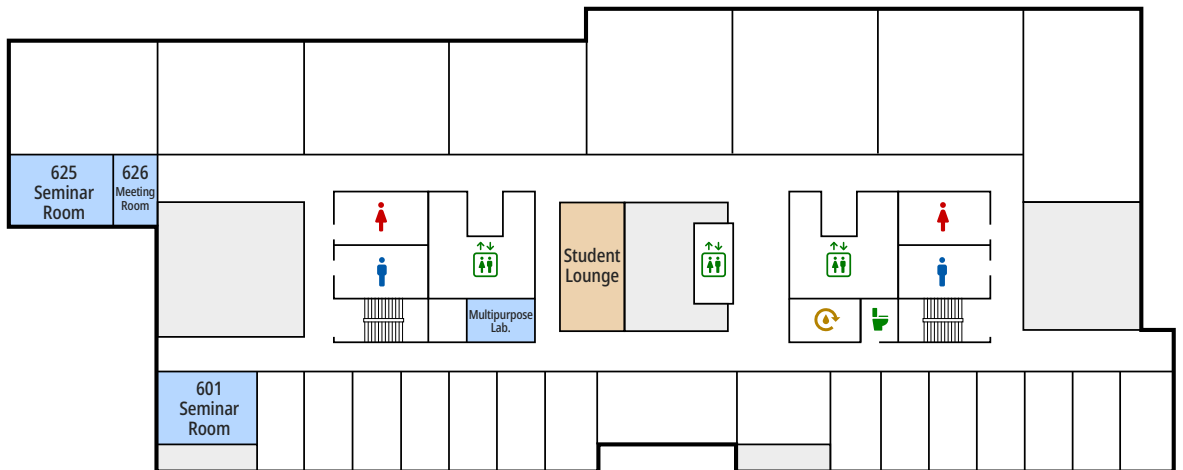

N1 / 5F

526 Seminar Room	526
527 Meeting Room	527
Student Lounge	509
Restroom for All	

N1 / 6F

601 Seminar Room	601
625 Seminar Room	625
626 Meeting Room	626
Multipurpose Lab.	
Student Lounge	
Restroom for All	
Pantry	

KAIST
Guide Map of KAIST SoC

N1 / 4F

	422 Class Room	422
	Administration Team (School of Computing / Graduate School of Information Security)	425
	Head of SoC	426
	SoC Faculty Lounge	424
	Study Room	423
	Student Lounge	409
	Restroom for All	
	Pantry	

N1 / 5F

	526 Seminar Room	526
	527 Meeting Room	527
	Student Lounge	509
	Restroom for All	

N1
4F

N1
5F

N1 / 6F

- 601 Seminar Room 601
- 625 Seminar Room 625
- 626 Meeting Room 626
- Multipurpose Lab.
- Student Lounge
- Restroom for All 
- Pantry 

N1 / 7F

- 701 Seminar Room 701
- 725 Seminar Room 725
- 726 Meeting Room 726
- Ladies Lounge / Maternity Protection Room
- Student Lounge
- Restroom for All 

N1
6F

N1
7F

N1 / 8F

- 825 Seminar Room 825
- 826 Meeting Room 826
- Multipurpose Lab.
- Student Lounge
- Restroom for All 