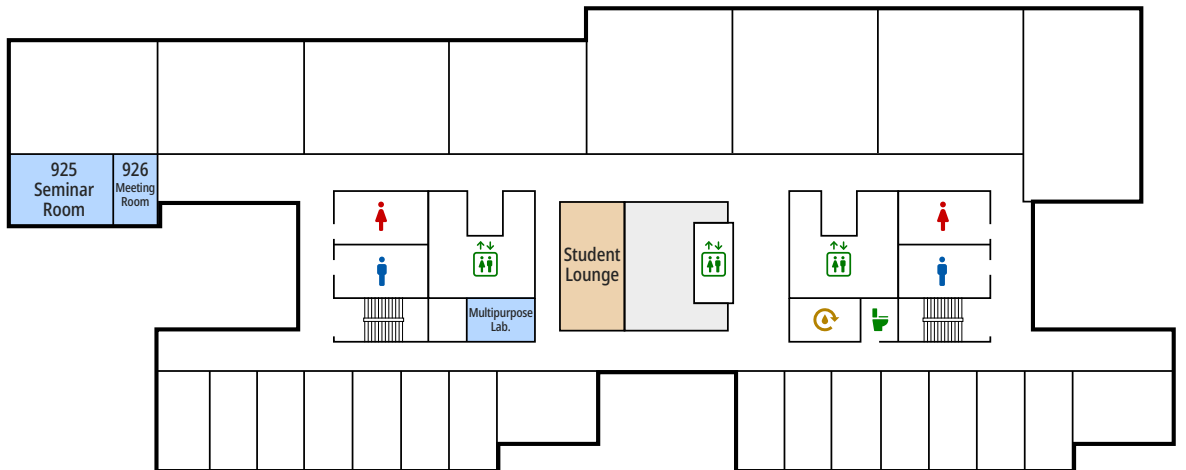

N1 / 5F

526 Seminar Room	526
527 Meeting Room	527
Student Lounge	509
Restroom for All	

N1 / 6F

601 Seminar Room	601
625 Seminar Room	625
626 Meeting Room	626
Multipurpose Lab.	
Student Lounge	
Restroom for All	
Pantry	

N1 / 5F

	526 Seminar Room	526
	527 Meeting Room	527
	Student Lounge	509
	Restroom for All	

N1
4F

N1
5F

N1 / 6F

- 601 Seminar Room 601
- 625 Seminar Room 625
- 626 Meeting Room 626
- Multipurpose Lab.
- Student Lounge
- Restroom for All 
- Pantry 

N1 / 7F

- 701 Seminar Room 701
- 725 Seminar Room 725
- 726 Meeting Room 726
- Ladies Lounge / Maternity Protection Room
- Student Lounge
- Restroom for All 

N1
6F

N1
7F

N1 / 8F

- 825 Seminar Room 825
- 826 Meeting Room 826
- Multipurpose Lab.
- Student Lounge
- Restroom for All 

N1 / 9F

- 925 Seminar Room 925
- 926 Meeting Room 926
- Multipurpose Lab.
- Student Lounge
- Restroom for All 
- Pantry 

N1
8F

N1
9F

N5
2F

KAIST
Guide Map of KAIST SoC

N4 / 4F	
 GSIS Office of Administrative Staff	1427
N5 / 3F	
 GSIS Seminar Room	2301
 GSIS Faculty Lounge & Conference Room	2307
 GSIS Student Lounge	2316