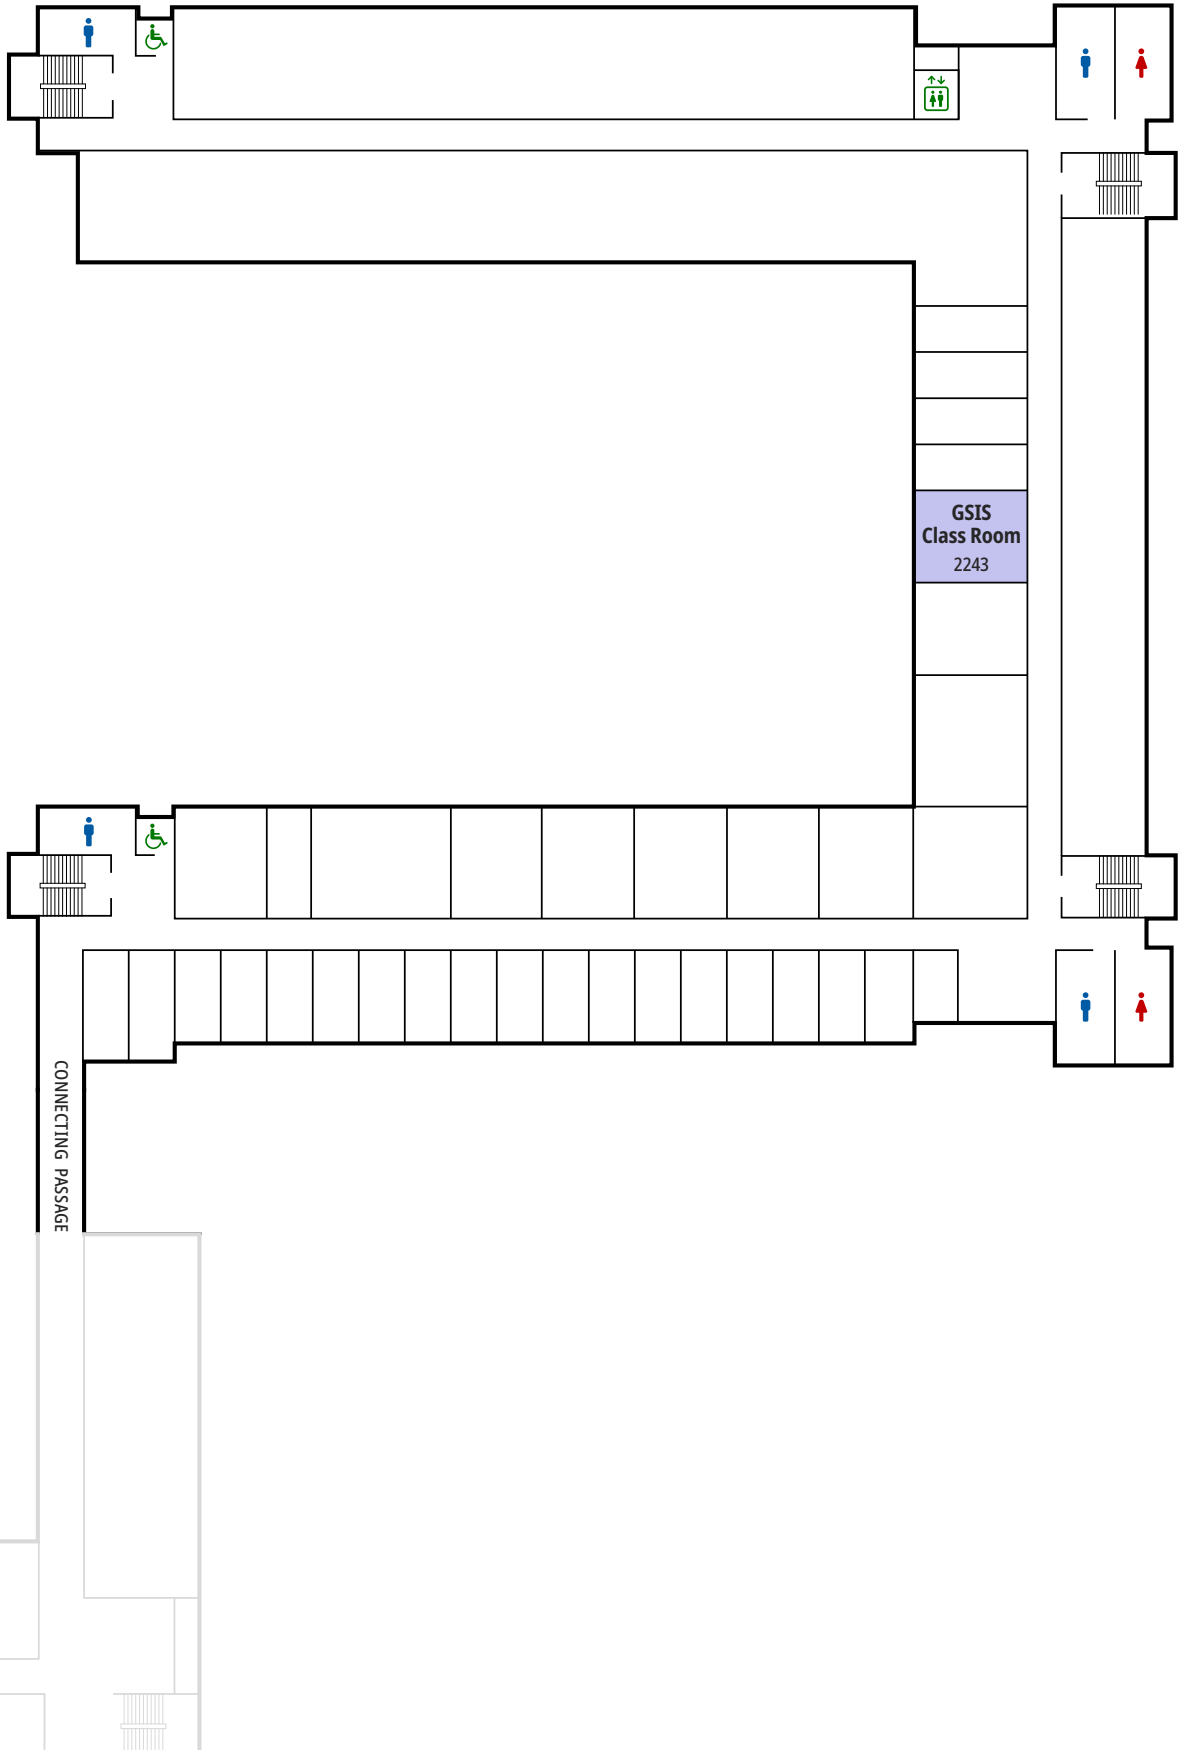

N1 / 9F

- 925 Seminar Room 925
- 926 Meeting Room 926
- Multipurpose Lab.
- Student Lounge
- Restroom for All 
- Pantry 

N1
8F

N1
9F

N5
2F

KAIST
Guide Map of KAIST SoC

N4 / 4F	
 GSIS Office of Administrative Staff	1427
N5 / 3F	
 GSIS Seminar Room	2301
 GSIS Faculty Lounge & Conference Room	2307
 GSIS Student Lounge	2316