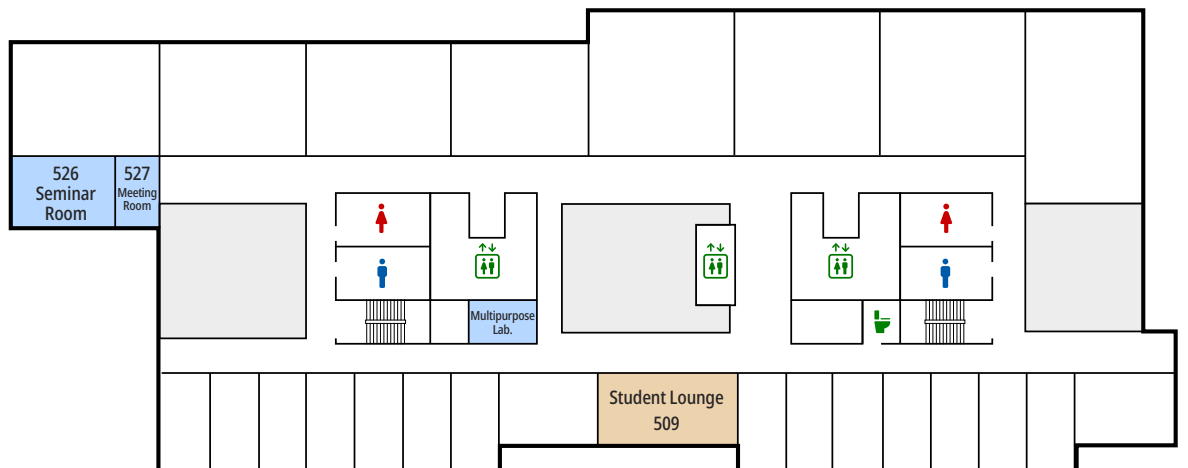

N1 / 5F

526 Seminar Room	526
527 Meeting Room	527
Student Lounge	509
Restroom for All	

N1 / 6F

601 Seminar Room	601
625 Seminar Room	625
626 Meeting Room	626
Multipurpose Lab.	
Student Lounge	
Restroom for All	
Pantry	

KAIST
Guide Map of KAIST SoC

N1 / 2F

- 2nd FL Lecture Theatre 201
- 203 Seminar Room 203
- Exercise Room 216
- Coffee Shop 202
- Faculty Lounge 216
- Water Dispenser

N1 / 3F

- Team Project Room / BonAngels Lounge 318
- Digital Lab. 317
- Faculty Lounge 316

KAIST
Guide Map of KAIST SoC

N1 / 4F

	422 Class Room	422
	Administration Team (School of Computing / Graduate School of Information Security)	425
	Head of SoC	426
	SoC Faculty Lounge	424
	Study Room	423
	Student Lounge	409
	Restroom for All	
	Pantry	

N1 / 5F

	526 Seminar Room	526
	527 Meeting Room	527
	Student Lounge	509
	Restroom for All	

N1
4F

N1
5F

N1 / 6F

- 601 Seminar Room 601
- 625 Seminar Room 625
- 626 Meeting Room 626
- Multipurpose Lab.
- Student Lounge
- Restroom for All 
- Pantry 