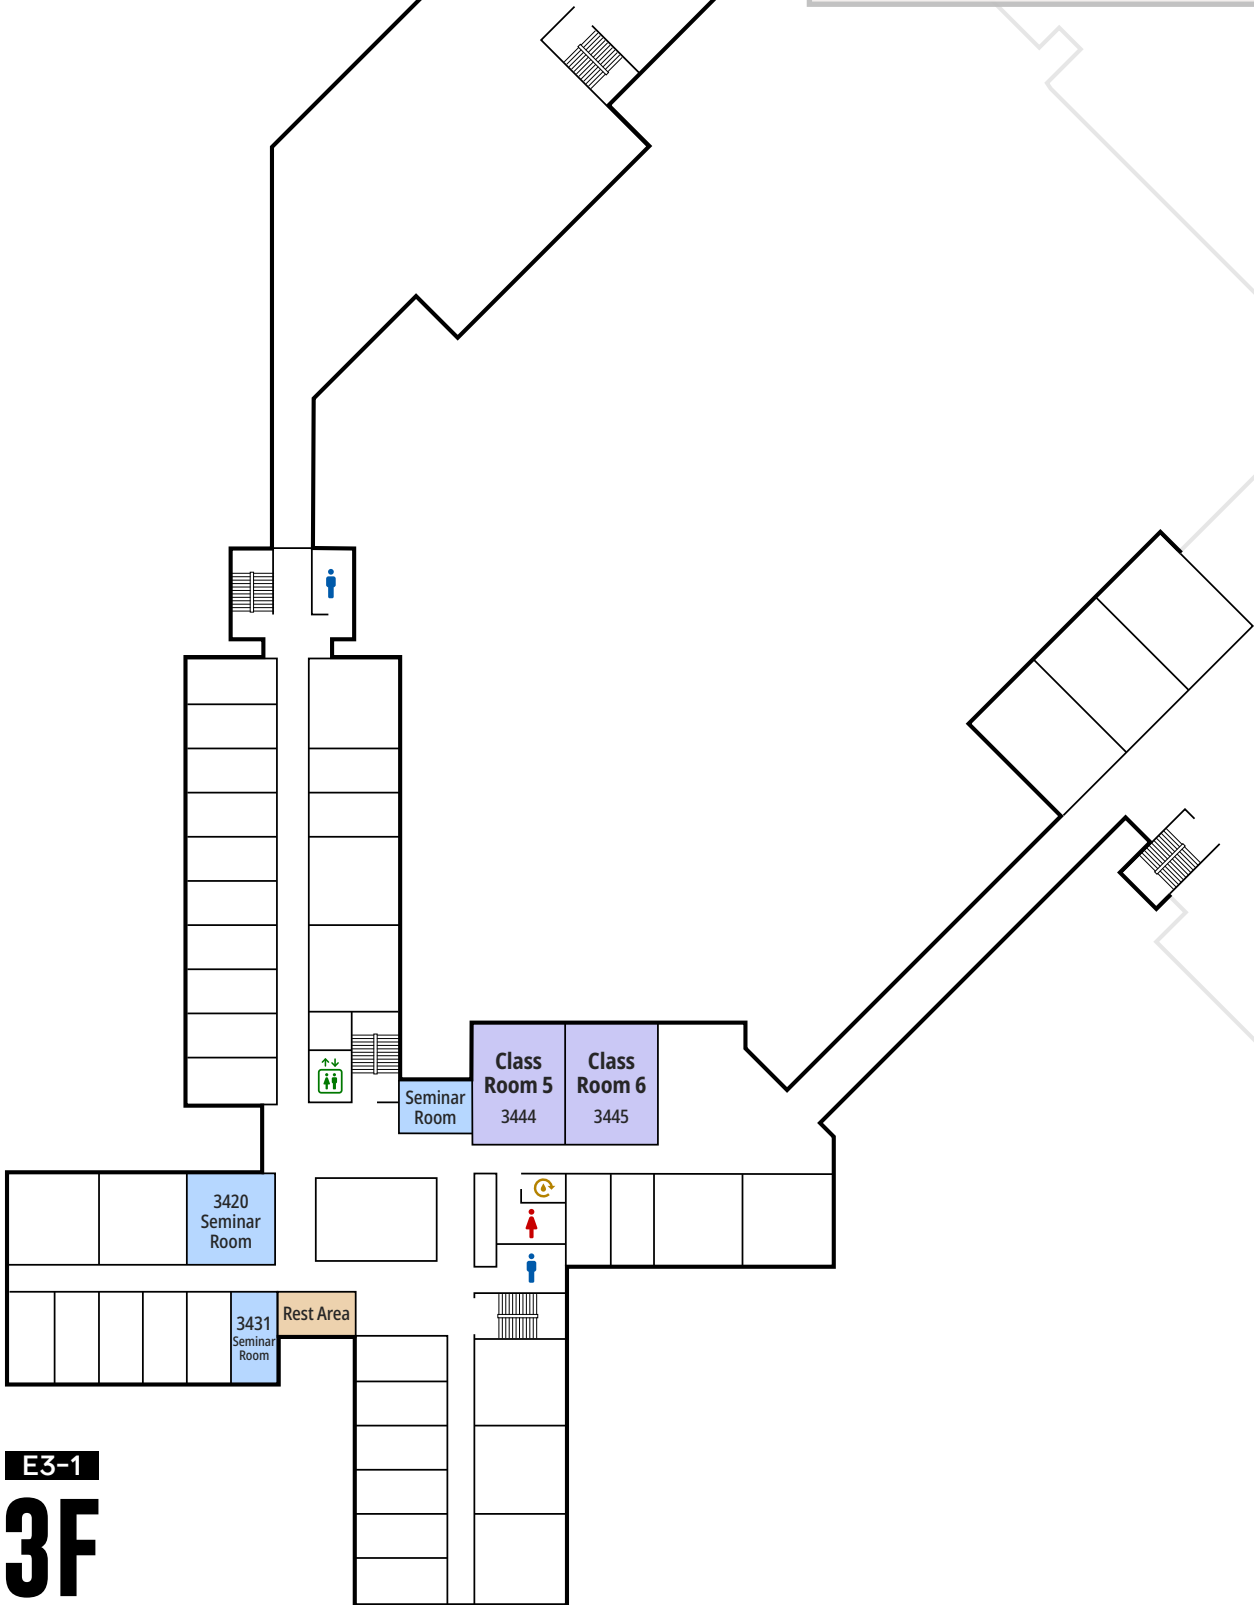

N5 / 3F

GSIS Seminar Room	2301
GSIS Faculty Lounge & Conference Room	2307
GSIS Student Lounge	2316

KAIST Guide Map of KAIST SoC

E3-1 / 1F	
Class Room 1	1101
EDU 4.0 Class Room	1104
1st Common Class Room	1501
Seminar Room 2	1408
Prof. Cho-CAIR Seminar Room	1414
Faculty Conference Room	1410
Administration Team for SoC	1402
Head of SoC	1411
Technical Room	1422
Ladies Lounge / Maternity Protection Room	1405
Faculty Lounge	1403
Strike Zone	1441
Student Lounge	1439
Pantry	
E3-2 / 1F	
2nd Common Class Room	1220

E3-1
1F

E3-1 / 2F

	Class Room 2	2111
	Class Room 3	2443
	Class Room 4	2445
	2401 Seminar Room	2401
	2450 Seminar Room	2450
	2452 Seminar Room	2452
	Men's Shower	
	Women's Shower	
	Pantry	

E3-1
2F

E3-1 / 3F

- Class Room 5 3444
- Class Room 6 3445
- 3420 Seminar Room 3420
- 3421 Seminar Room 3431
- Pantry 

E3-1
3F

E3-1 / 4F

-  OSS Multimedia Class Room 4443
-  Ahn Seminar Room 4420
-  4448 Seminar Room 4448
-  Pantry 