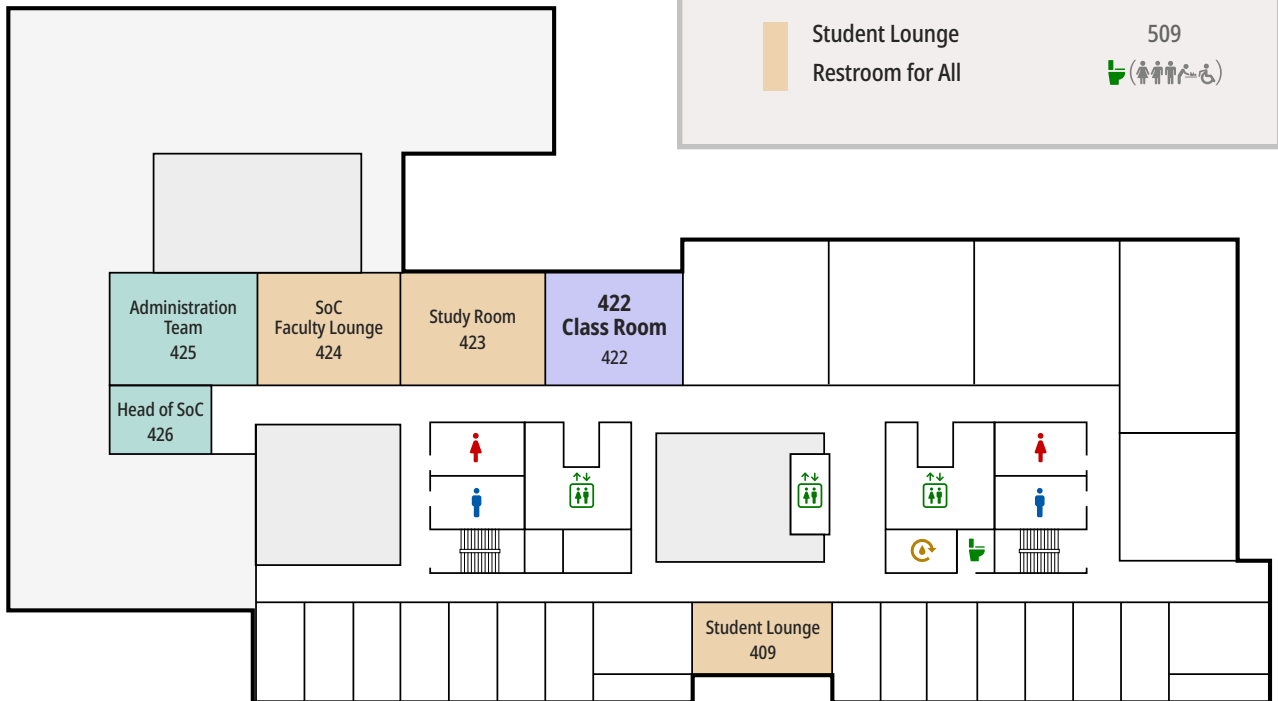

N1 / 5F

526 Seminar Room	526
527 Meeting Room	527
Student Lounge	509
Restroom for All	

N1 / 6F

601 Seminar Room	601
625 Seminar Room	625
626 Meeting Room	626
Multipurpose Lab.	
Student Lounge	
Restroom for All	
Pantry	

KAIST
Guide Map of KAIST SoC

N1 / 4F

	422 Class Room	422
	Administration Team (School of Computing / Graduate School of Information Security)	425
	Head of SoC	426
	SoC Faculty Lounge	424
	Study Room	423
	Student Lounge	409
	Restroom for All	
	Pantry	

N1 / 5F

	526 Seminar Room	526
	527 Meeting Room	527
	Student Lounge	509
	Restroom for All	

N1
4F

N1
5F

N1 / 6F

- 601 Seminar Room 601
- 625 Seminar Room 625
- 626 Meeting Room 626
- Multipurpose Lab.
- Student Lounge
- Restroom for All 
- Pantry 

N1 / 7F

- 701 Seminar Room 701
- 725 Seminar Room 725
- 726 Meeting Room 726
- Ladies Lounge / Maternity Protection Room
- Student Lounge
- Restroom for All 

N1
6F

N1
7F

N1 / 8F

- 825 Seminar Room 825
- 826 Meeting Room 826
- Multipurpose Lab.
- Student Lounge
- Restroom for All 