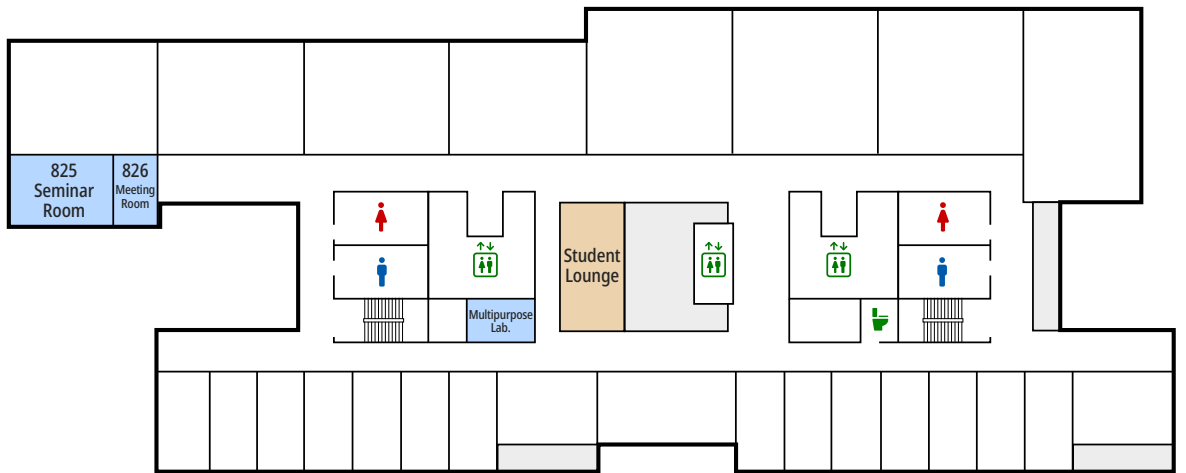

N1 / 5F

526 Seminar Room	526
527 Meeting Room	527
Student Lounge	509
Restroom for All	

N1 / 6F

601 Seminar Room	601
625 Seminar Room	625
626 Meeting Room	626
Multipurpose Lab.	
Student Lounge	
Restroom for All	
Pantry	

N1 / 5F

	526 Seminar Room	526
	527 Meeting Room	527
	Student Lounge	509
	Restroom for All	

N1
4F

N1
5F

N1 / 6F

- 601 Seminar Room 601
- 625 Seminar Room 625
- 626 Meeting Room 626
- Multipurpose Lab.
- Student Lounge
- Restroom for All 
- Pantry 

N1 / 7F

- 701 Seminar Room 701
- 725 Seminar Room 725
- 726 Meeting Room 726
- Ladies Lounge / Maternity Protection Room
- Student Lounge
- Restroom for All 

N1
6F

N1
7F

N1 / 8F

- 825 Seminar Room 825
- 826 Meeting Room 826
- Multipurpose Lab.
- Student Lounge
- Restroom for All 

N1 / 9F

- 925 Seminar Room 925
- 926 Meeting Room 926
- Multipurpose Lab.
- Student Lounge
- Restroom for All 
- Pantry 

N1
8F

N1
9F

N5
2F

KAIST
Guide Map of KAIST SoC

N4 / 4F	
 GSIS Office of Administrative Staff	1427
N5 / 3F	
 GSIS Seminar Room	2301
 GSIS Faculty Lounge & Conference Room	2307
 GSIS Student Lounge	2316