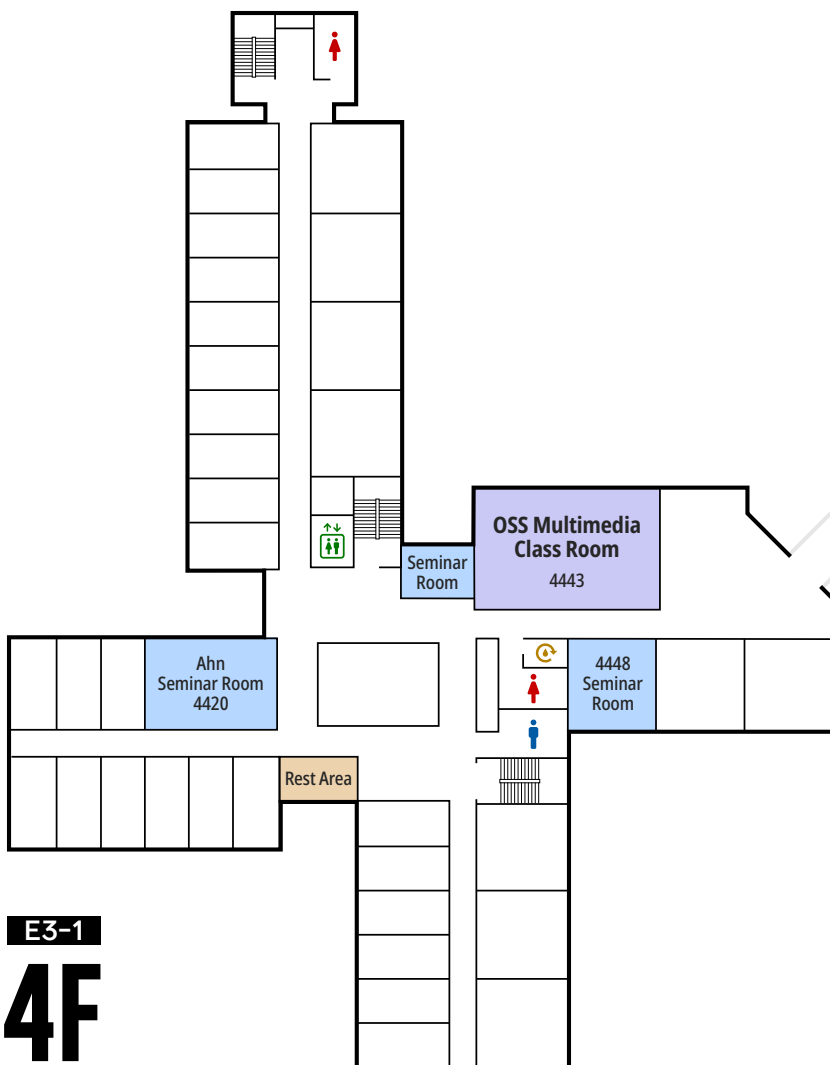

N1 / 5F

526 Seminar Room	526
527 Meeting Room	527
Student Lounge	509
Restroom for All	

N1 / 6F

601 Seminar Room	601
625 Seminar Room	625
626 Meeting Room	626
Multipurpose Lab.	
Student Lounge	
Restroom for All	
Pantry	

N5 / 3F

GSIS Seminar Room	2301
GSIS Faculty Lounge & Conference Room	2307
GSIS Student Lounge	2316

KAIST Guide Map of KAIST SoC

E3-1 / 1F	
Class Room 1	1101
EDU 4.0 Class Room	1104
1st Common Class Room	1501
Seminar Room 2	1408
Prof. Cho-CAIR Seminar Room	1414
Faculty Conference Room	1410
Administration Team for SoC	1402
Head of SoC	1411
Technical Room	1422
Ladies Lounge / Maternity Protection Room	1405
Faculty Lounge	1403
Strike Zone	1441
Student Lounge	1439
Pantry	
E3-2 / 1F	
2nd Common Class Room	1220

E3-1
1F

E3-1 / 2F

	Class Room 2	2111
	Class Room 3	2443
	Class Room 4	2445
	2401 Seminar Room	2401
	2450 Seminar Room	2450
	2452 Seminar Room	2452
	Men's Shower	
	Women's Shower	
	Pantry	

E3-1
2F

E3-1 / 3F

- Class Room 5 3444
- Class Room 6 3445
- 3420 Seminar Room 3420
- 3421 Seminar Room 3431
- Pantry 

E3-1
3F

E3-1 / 4F

-  OSS Multimedia Class Room 4443
-  Ahn Seminar Room 4420
-  4448 Seminar Room 4448
-  Pantry 