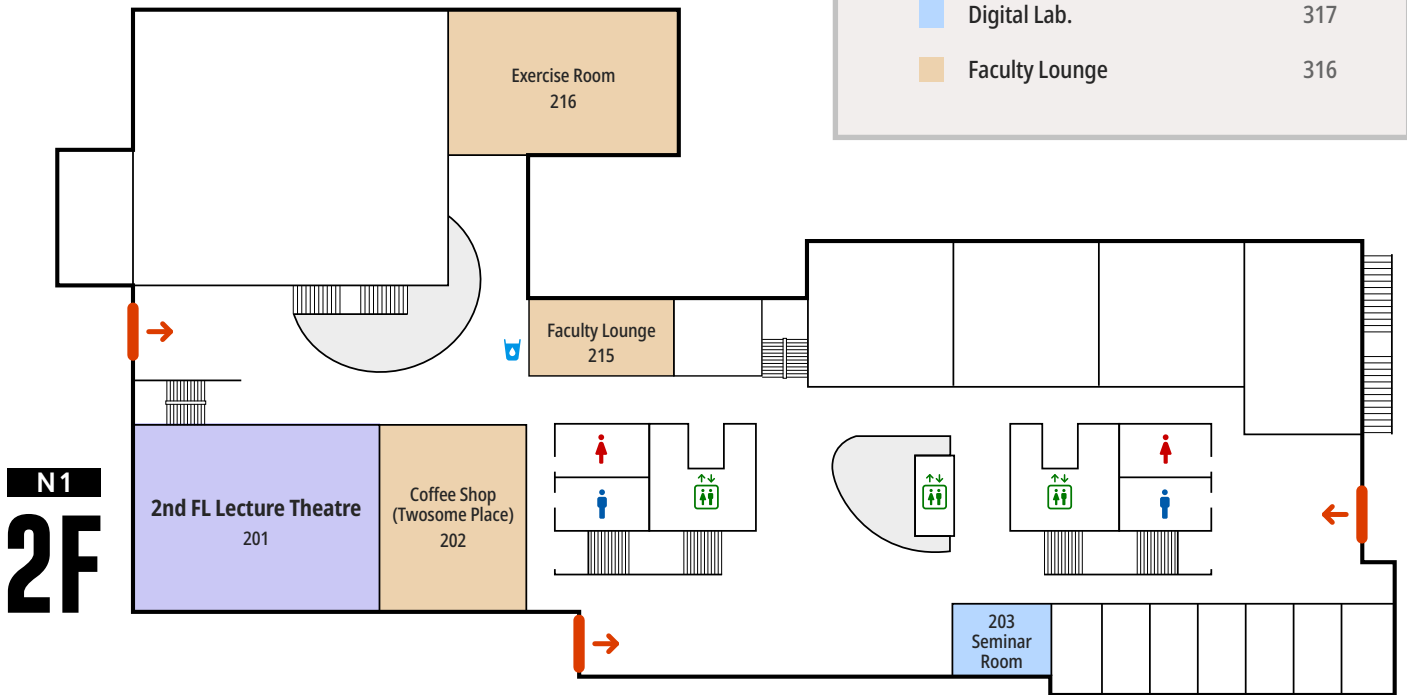

N1 / 5F

526 Seminar Room	526
527 Meeting Room	527
Student Lounge	509
Restroom for All	

N1 / 6F

601 Seminar Room	601
625 Seminar Room	625
626 Meeting Room	626
Multipurpose Lab.	
Student Lounge	
Restroom for All	
Pantry	

E3-1
4F

N1 / 1F

1st FL Lecture Theatre	102
EDU 4.0 Class Room	103
Class Room 2	114
Class Room 3	113
Class Room 4	112
Class Room 5	111
Class Room 6	110
Versatile Hall	117
104 Studio	104
105 Self Studio	105
106 Seminar Room	106
107 Seminar Room	107
108 Seminar Room	108
109 Seminar Room	109
Convenience Store	115
Locker Room / Shower	
Water Dispenser	

KAIST
Guide Map of KAIST SoC

N1 / 2F

- 2nd FL Lecture Theatre 201
- 203 Seminar Room 203
- Exercise Room 216
- Coffee Shop 202
- Faculty Lounge 216
- Water Dispenser

N1 / 3F

- Team Project Room / BonAngels Lounge 318
- Digital Lab. 317
- Faculty Lounge 316

KAIST
Guide Map of KAIST SoC

N1 / 4F

	422 Class Room	422
	Administration Team (School of Computing / Graduate School of Information Security)	425
	Head of SoC	426
	SoC Faculty Lounge	424
	Study Room	423
	Student Lounge	409
	Restroom for All	
	Pantry	